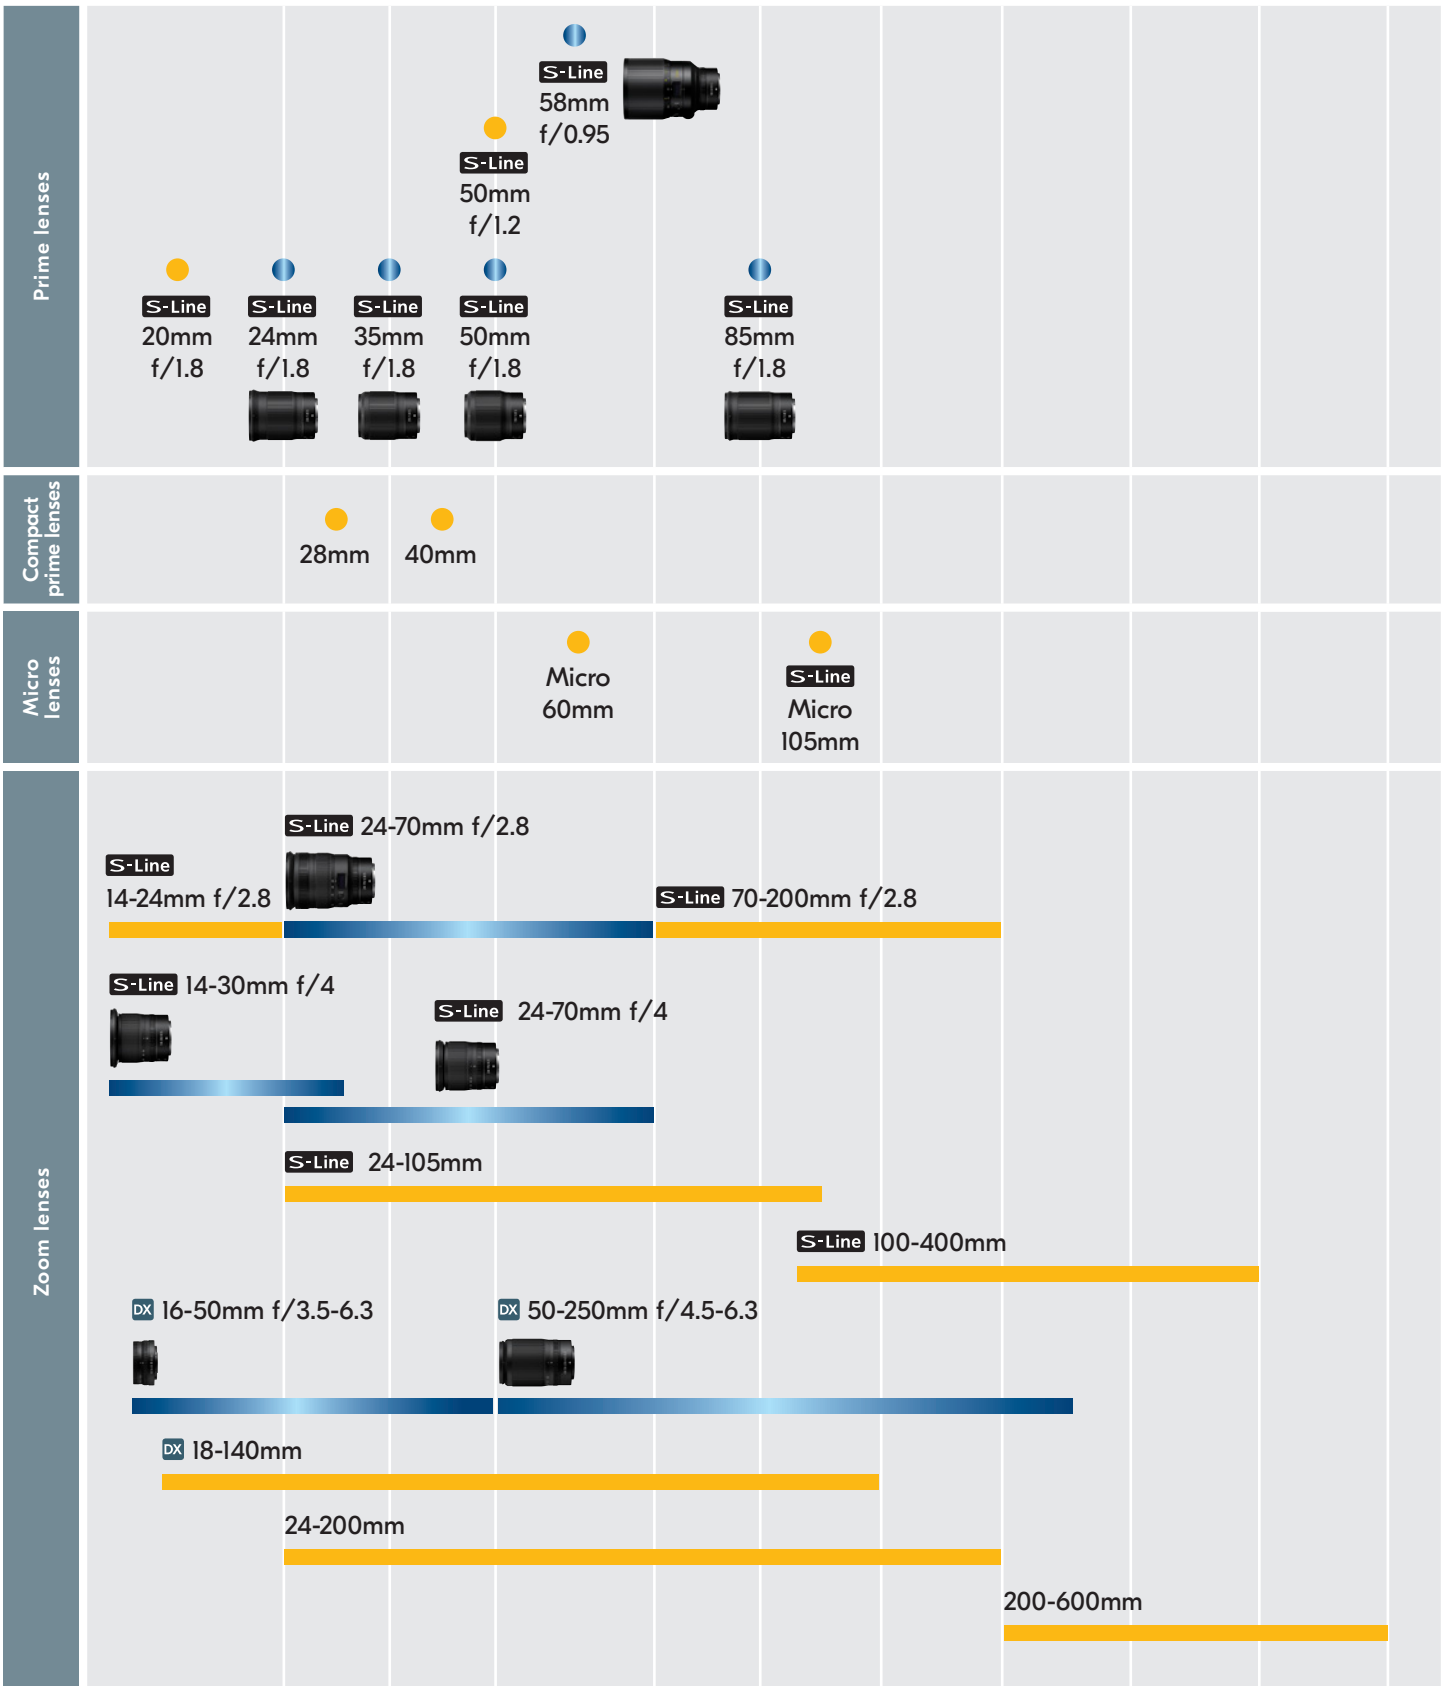

*Effective focal length in DX format.

Focal length	FX	14 mm	24 mm	35 mm	50 mm	70 mm	85 mm	140 mm	200 mm	300 mm	400 mm	600 mm
	DX*	21 mm	36 mm	52.5 mm	75 mm	105 mm	127.5 mm	210 mm	300 mm	450 mm	600 mm	900 mm

■ Lenses already announced are indicated in blue.
 ■ Lenses to be announced are indicated in yellow.

The contents of this lineup are subject to change without any notice or obligation on the part of the manufacturer.